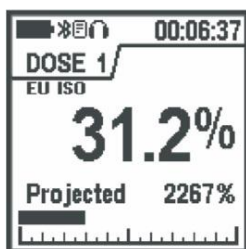

- Fast & Slow Time Weighting
- A,C,& Z Frequency Weightings
- Equivalent Continuous Noise Dose (LEQ)
- Noise Exposure over 8 Hours (LEX8h)
- Current Dose Projected Dose at 8 hrs

Temperature & Humidity Readings Complies with IEC61672-1, IEC 61252 Visual 2 Tier Alarm Setting Optional External Microphone AND UNIQUELY FEATURING:-

- Anti Knock, Movement and Orientation Monitoring
- Ability to Pre-Program with Ear Defender SNR Values

ON – SCREEN VIEWS

CURRENT PLUS
MIN & MAX
SOUND LEVEL

2 x DOSE LEVELS
(A,C,Z
WEIGHTED)

EXPOSURE &
PROJECTED
EXPOSURE

LAST 90 MINS
OF SOUND
LEVEL EXPOSURE

DISPLAYS
TEMPERATURE
& RH