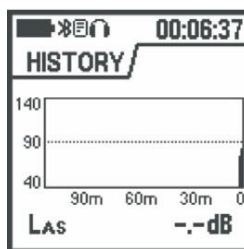

- Anti Knock, Movement and Orientation Monitoring
- Ability to Pre-Program with Ear Defender SNR Values

ON – SCREEN VIEWS

CURRENT PLUS
MIN & MAX
SOUND LEVEL

2 x DOSE LEVELS
(A,C,Z
WEIGHTED)

EXPOSURE &
PROJECTED
EXPOSURE

LAST 90 MINS
OF SOUND
LEVEL EXPOSURE

DISPLAYS
TEMPERATURE
& RH