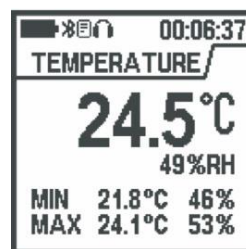

- Anti Knock, Movement and Orientation Monitoring
- Ability to Pre-Program with Ear Defender SNR Values

ON – SCREEN VIEWS

CURRENT PLUS
MIN & MAX
SOUND LEVEL

2 x DOSE LEVELS
(A,C,Z
WEIGHTED)

EXPOSURE &
PROJECTED
EXPOSURE

LAST 90 MINS
OF SOUND
LEVEL EXPOSURE

DISPLAYS
TEMPERATURE
& RH