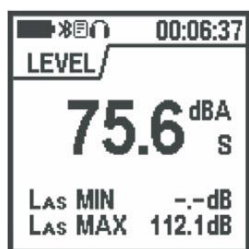

ON – SCREEN VIEWS

CURRENT PLUS
MIN & MAX
SOUND LEVEL