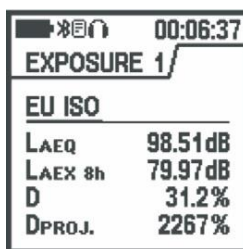

- Fast & Slow Time Weighting
- A,C,& Z Frequency Weightings
- Equivalent Continuous Noise Dose (LEQ)
- Noise Exposure over 8 Hours (LEX8h)
- Current Dose Projected Dose at 8 hrs

Temperature & Humidity Readings Complies with IEC61672-1, IEC 61252 Visual 2 Tier Alarm Setting Optional External Microphone AND UNIQUELY FEATURING:-

- Anti Knock, Movement and Orientation Monitoring
- Ability to Pre-Program with Ear Defender SNR Values

ON – SCREEN VIEWS

CURRENT PLUS
MIN & MAX
SOUND LEVEL

2 x DOSE LEVELS
(A,C,Z
WEIGHTED)

EXPOSURE &
PROJECTED
EXPOSURE

LAST 90 MINS
OF SOUND
LEVEL EXPOSURE

DISPLAYS
TEMPERATURE
& RH