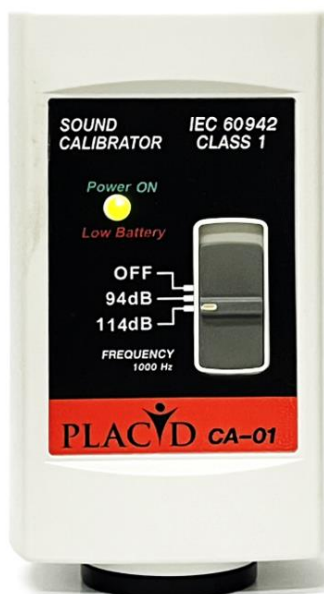

ACCURATE & EASY TO USE

Discover a wide selections of our
sound measurement equipments according to your
sound measurement needs

CA-01

SOUND CALIBRATOR

www.placidinstruments.com

PLACID INSTRUMENTS BV

Newtonlaan 115 Office No. 2.21 3584 BH UTRECHT, THE NETHERLANDS

Phone +31 302106021

email info@placidinstruments.com

website www.placidinstruments.com

PLACID Sound Calibrator CA-01

Calibrator for sound level meters, 1 kHz, levels 94 dB and 114 dB. Can be used for any sound level meter with a 1/2" microphone.

PLACID Sound level calibrator is used to calibrate sound level meters and other sound measurement equipment. You can calibrate 1" diameter microphones directly and 1/2" microphones using 1/2" adaptor supplied with the calibrator. With available adaptors, you can calibrate other microphones and instruments.

Sound Calibrator	class 1 according to EN/IEC 60942:2017 Class 1
Microphone Size	1/1" and 1/2"
Sound Pressure Level @ Reference conditions	94 ±0.25 dB / 114 ±0.25 dB
Frequency	1000 ±0.7% Hz
Total Harmonic Distortion + Noise	<2%
Power	one 9V battery 006P or IEC 6F22 or NEDA 1604.
Battery life	approx.40 hours.(Alkaline Battery)
Battery Test	Internal circuitry checks condition of battery continuously. Calibrator will not be operated when green LED turns to red LED, which means that battery voltage falls below acceptable range.
Dimensions	113(L)x63(W)x44(H)mm,4.4(L)x2.4(W)x1.7(H)inch
Weight	Approximately 170 gram (including battery)